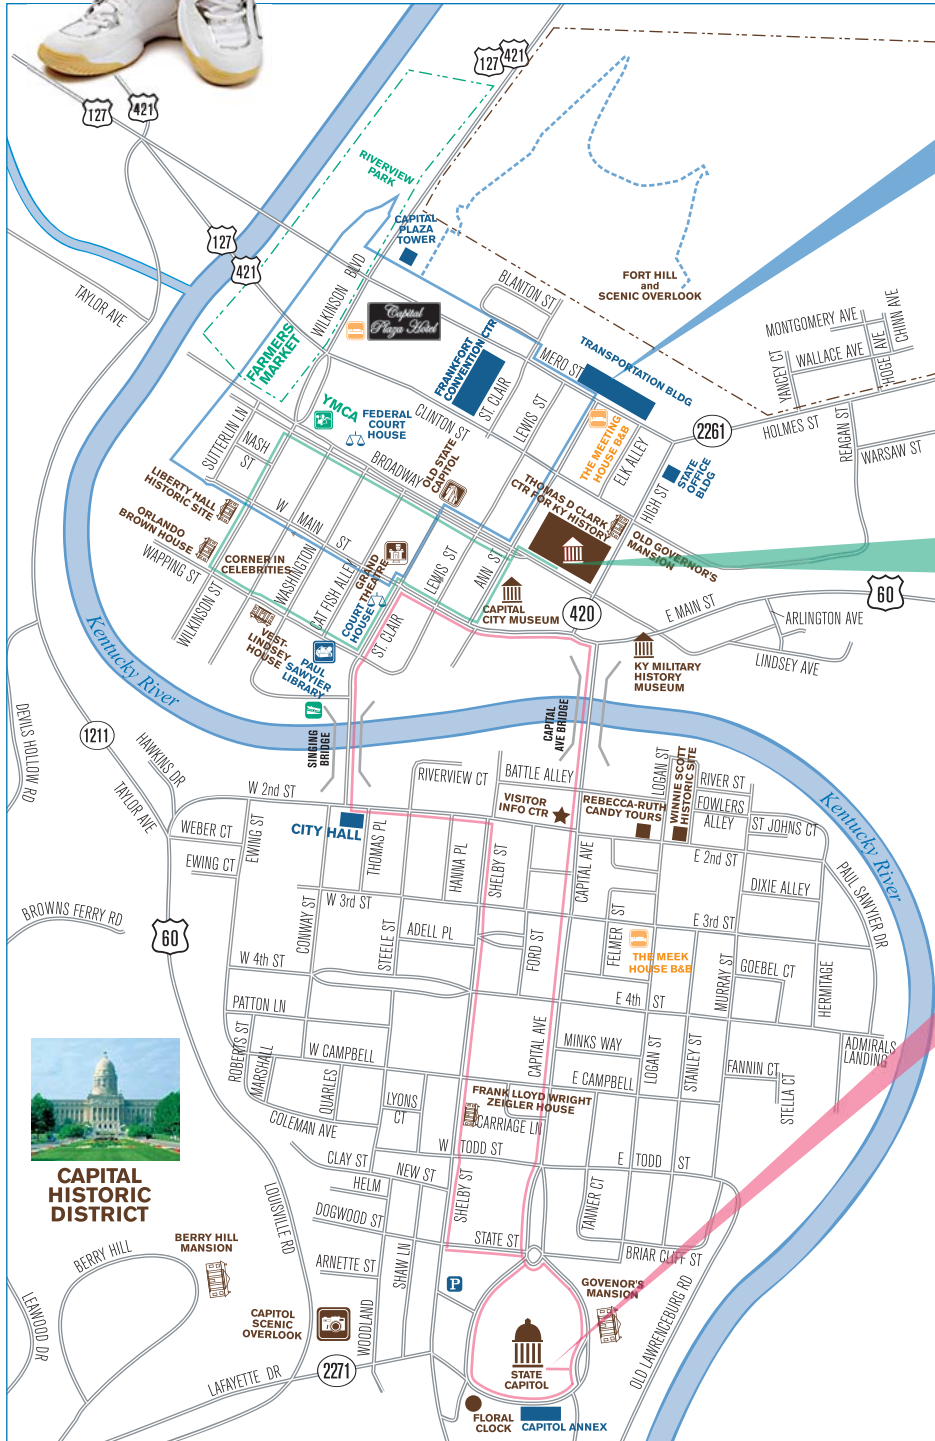

Get Healthy Kentucky

Kentucky Department for Public Health
www.gethealthy.ky.gov

Walk for Life

3 Color Coded Wellness Walks
Throughout Historic Frankfort, Kentucky

Walk for Fun ... Walk for Life

Sites Along the Wellness Walks

Blue Wellness Walk (1.4 mile)

- KY Department of Transportation
- KHS* (Museum Garden)
- Downtown Shops and Restaurants
- KHS* (Old State Capitol)
- Grand Theatre
- Wellness Walk Kiosk
- Liberty Hall Historic Site
- Riverview Park Walk
- Farmer's Market
- Optional Spur (1.6 extra mile/round trip)
(Fort Hill and Scenic Overlook)
- Capital Plaza Complex

Green Wellness Walk (1.0 mile)

- KHS*
(Thomas D. Clark Center for KY History)
- Capital City Museum
- Wellness Walk Kiosk
- Franklin County Court House
- Paul Sawyer Library
- Corner in Celebrities
- Orlando Brown House
- Liberty Hall Historic Site
- YMCA
- KHS* (Old State Capitol)
- Downtown Shops and Restaurants

Pink Wellness Walk (2.4 miles)

- State Capitol
- Governor's Mansion
- Gooch House (Visitor's Center)
- Capital Bridge
- Wellness Walk Kiosk
- Franklin County Court House
- Singing Bridge
- Frankfort City Hall
- Frank Lloyd Wright
(Ziegler House)
- Floral Clock