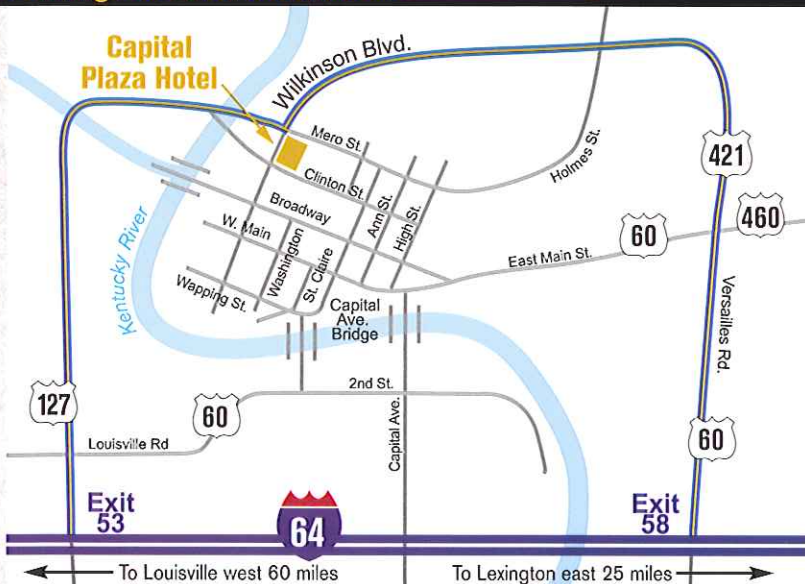

## Driving Directions from I-64

## Within Walking Distance

- Adjacent to Frankfort Convention Center
- Downtown Shops & Restaurants - 1 block
- River View Park - 1 block
- Liberty Hall Historic Site - 2 blocks
- Capital City Museum - 3 blocks
- Kentucky History Center - 3 blocks

## Other Nearby Attractions

- Kentucky State Capitol - 1 mile
- Vietnam Veterans Memorial - 2 1/2 miles
- Kentucky Military History Museum - 1/2 mile
- Buffalo Trace Distillery - 3/4 mile
- Kentucky State University - 1 1/2 miles
- Salato Wildlife Education Center - 5 miles
- Keeneland Race Course - 26 miles